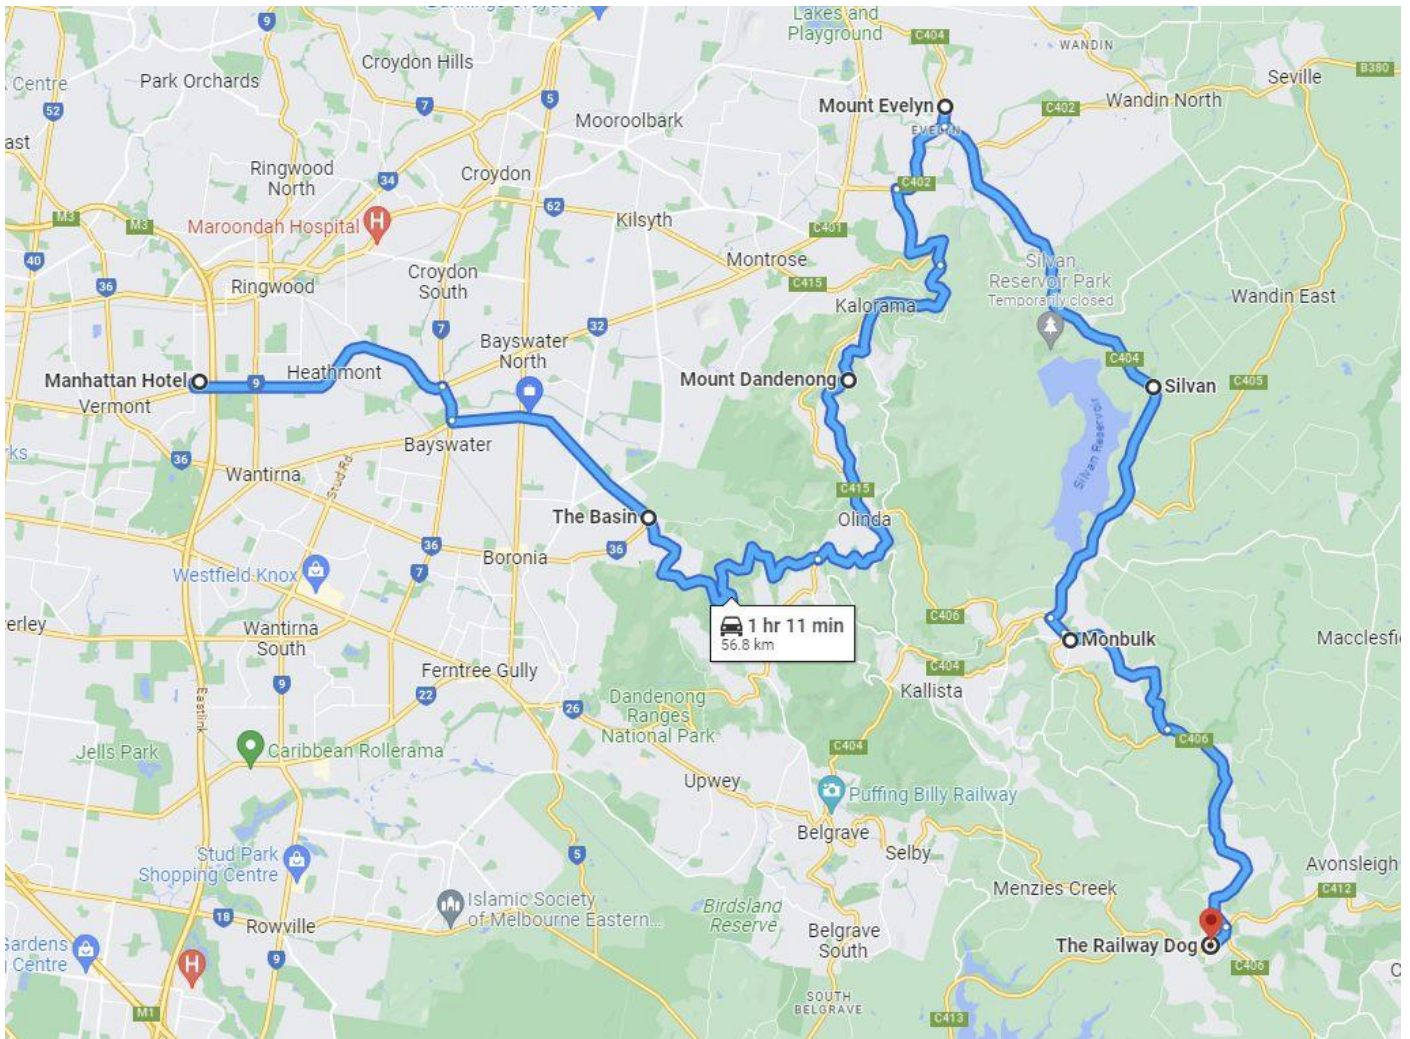

Holden Sporting Car Club of Victoria

Lunch Cruise to The Railway Dog Tavern

Come and join us for a cruise to the to The Railway Dog Tavern
in Emerald on Sunday 27th of August 2023.

(5/329-331 Belgrave Gembrook Road, Emerald VIC 3782)

The cruise will start from the Manhattan Hotel leaving at 10:30am.

(Heatherdale Road &, Canterbury Rd, Ringwood VIC 3134)

A scenic route to the pub has been plotted around Mt Dandenong and its surrounds.

Come and join us for a cruise, chat and a good feed.

We MUST pre-book so please send your RSVP to social@holdenclub.com

or text Darren on 0402074287 or Bruce 0499272774

P.T.O

Cruise Route to The Railway Dog Tavern

We plan to stop at a couple of places along the way, to enjoy the day and the spectacular views of Melbourne that are on offer.